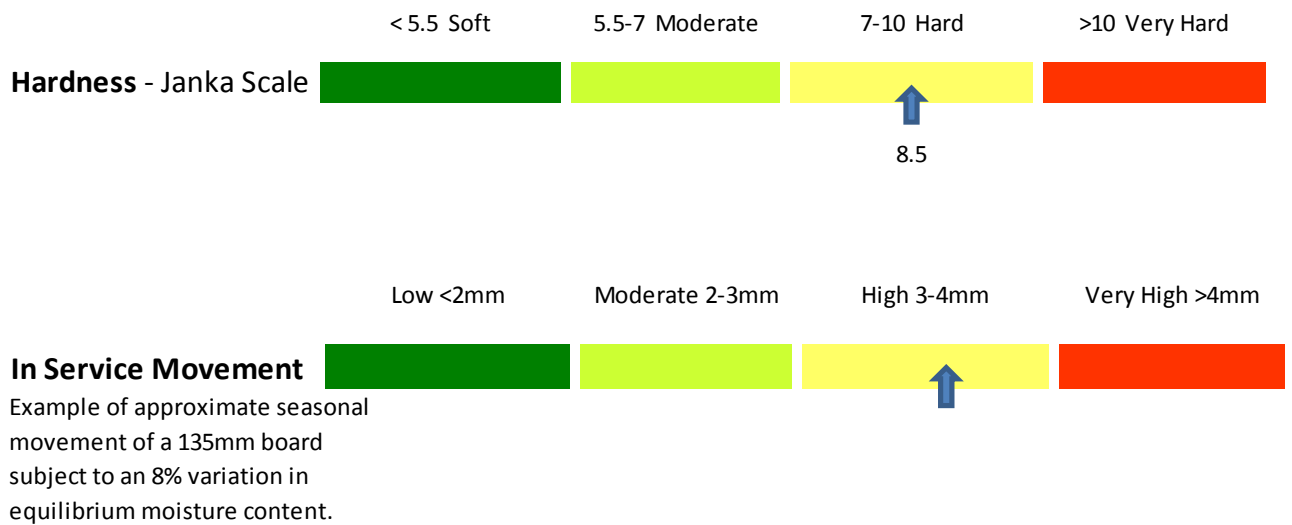

Botanical & Other Names

- Eucalyptus marginata

Origin

- Western Australia

Certification

- State owned forests are AFS certified
- AFS certification can be provided in most sizes

Grain

- The timber displays a moderately coarse and even textured grain. The occasional incidence of wavy and interlocking grain produces some samples with a sought after fiddle-back figure.

Workability

- Jarrah is relatively easy to work, despite its density, if tools are maintained in sharp condition. Jarrah timber can be machined and turned easily. It can be glued and satisfactorily steam bent, but care must be taken when using nails, due to the density.