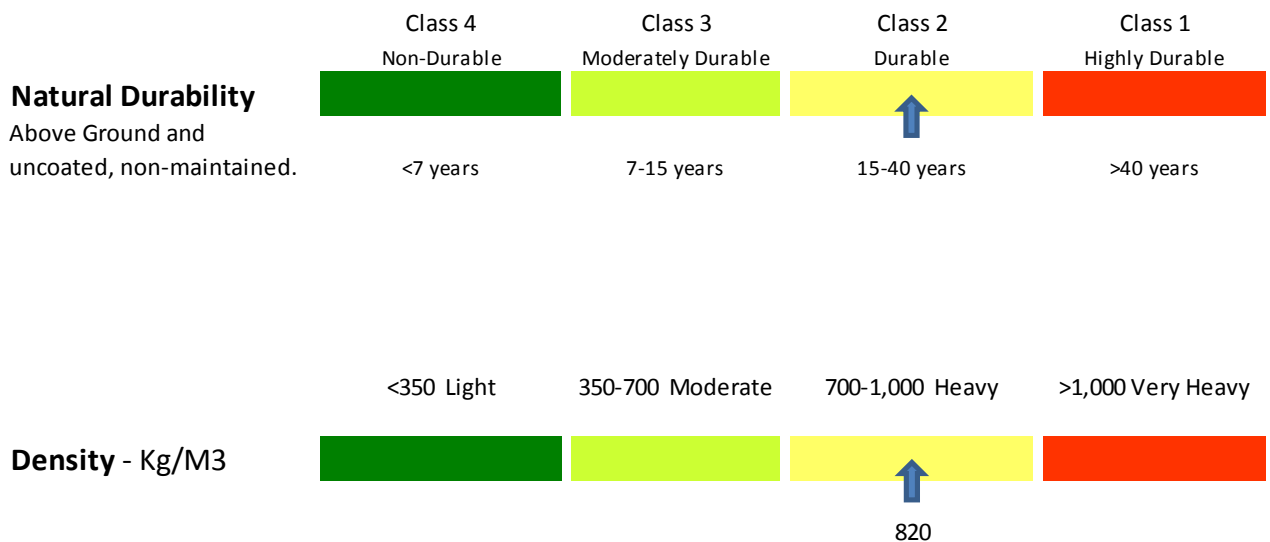

Features & Benefits

- Very attractive timber for furniture making
- Only grows in Western Australia
- Durable timber
- Internal or external use
- Hard and relatively heavy timber
- Veneers readily available
- Generally straight grained in appearance
- Readily accepts stains, washes, polish and coatings